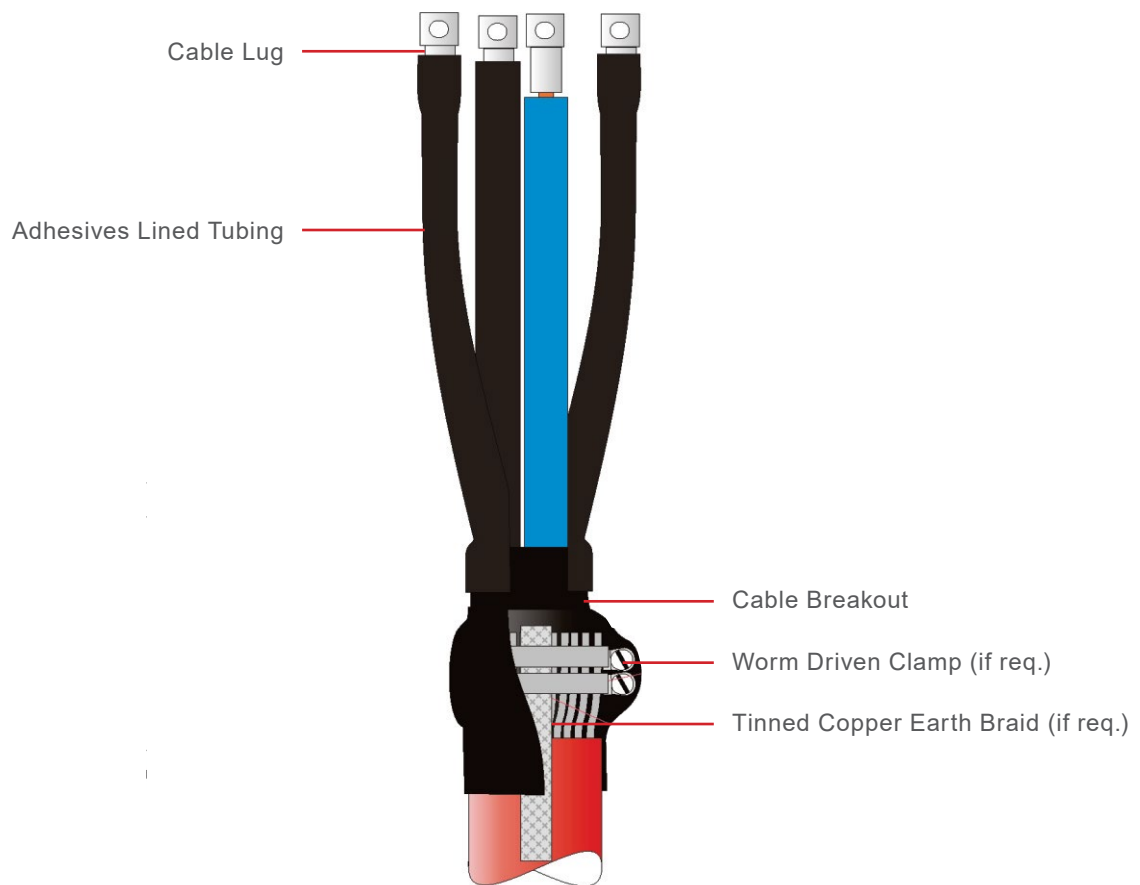

CABLE TERMINATIONS

Low Voltage Cable Terminations 600/1000V and 3.3kV

JOINTMASTER

Technical Information and Photographs from JOINTMASTER

Address: 4 Branch Road, Germiston 1401, P.O. Box 678, Germiston 1400

Email: aep.enquiries@actom.co.za

Tel: +27 11 878 3050

Website: www.actomep.co.za