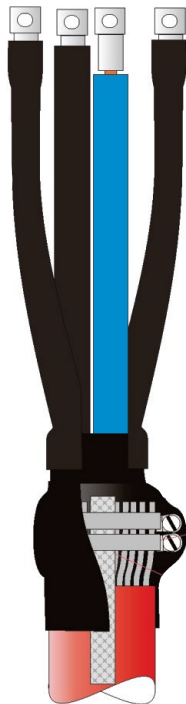

CABLE TERMINATIONS

Low Voltage Cable Terminations 600/1000V and 3.3kV

General Data:

Technical Data:

Low Voltage Heat Shrink Cable Terminations Covers the full size range of 3 and 4 core, 600 / 1000 volt and 3,3kV cables

Materials UV stabilised for long term performance

Excellent Protection Against water ingress and environmental damage

Tail Length Standard length is 400mm (other lengths available on request)

Typical Applications:

Suitable for Both indoor and outdoor applications

Cable Size:

Three Core:

6 - 16 mm²
16 - 35 mm²
50 - 120 mm²
150 - 300 mm²

Four Core:

6 - 16 mm²
16 - 35 mm²
50 - 120 mm²
150 - 300 mm²

JOINTMASTER

Technical Information and Photographs from JOINTMASTER